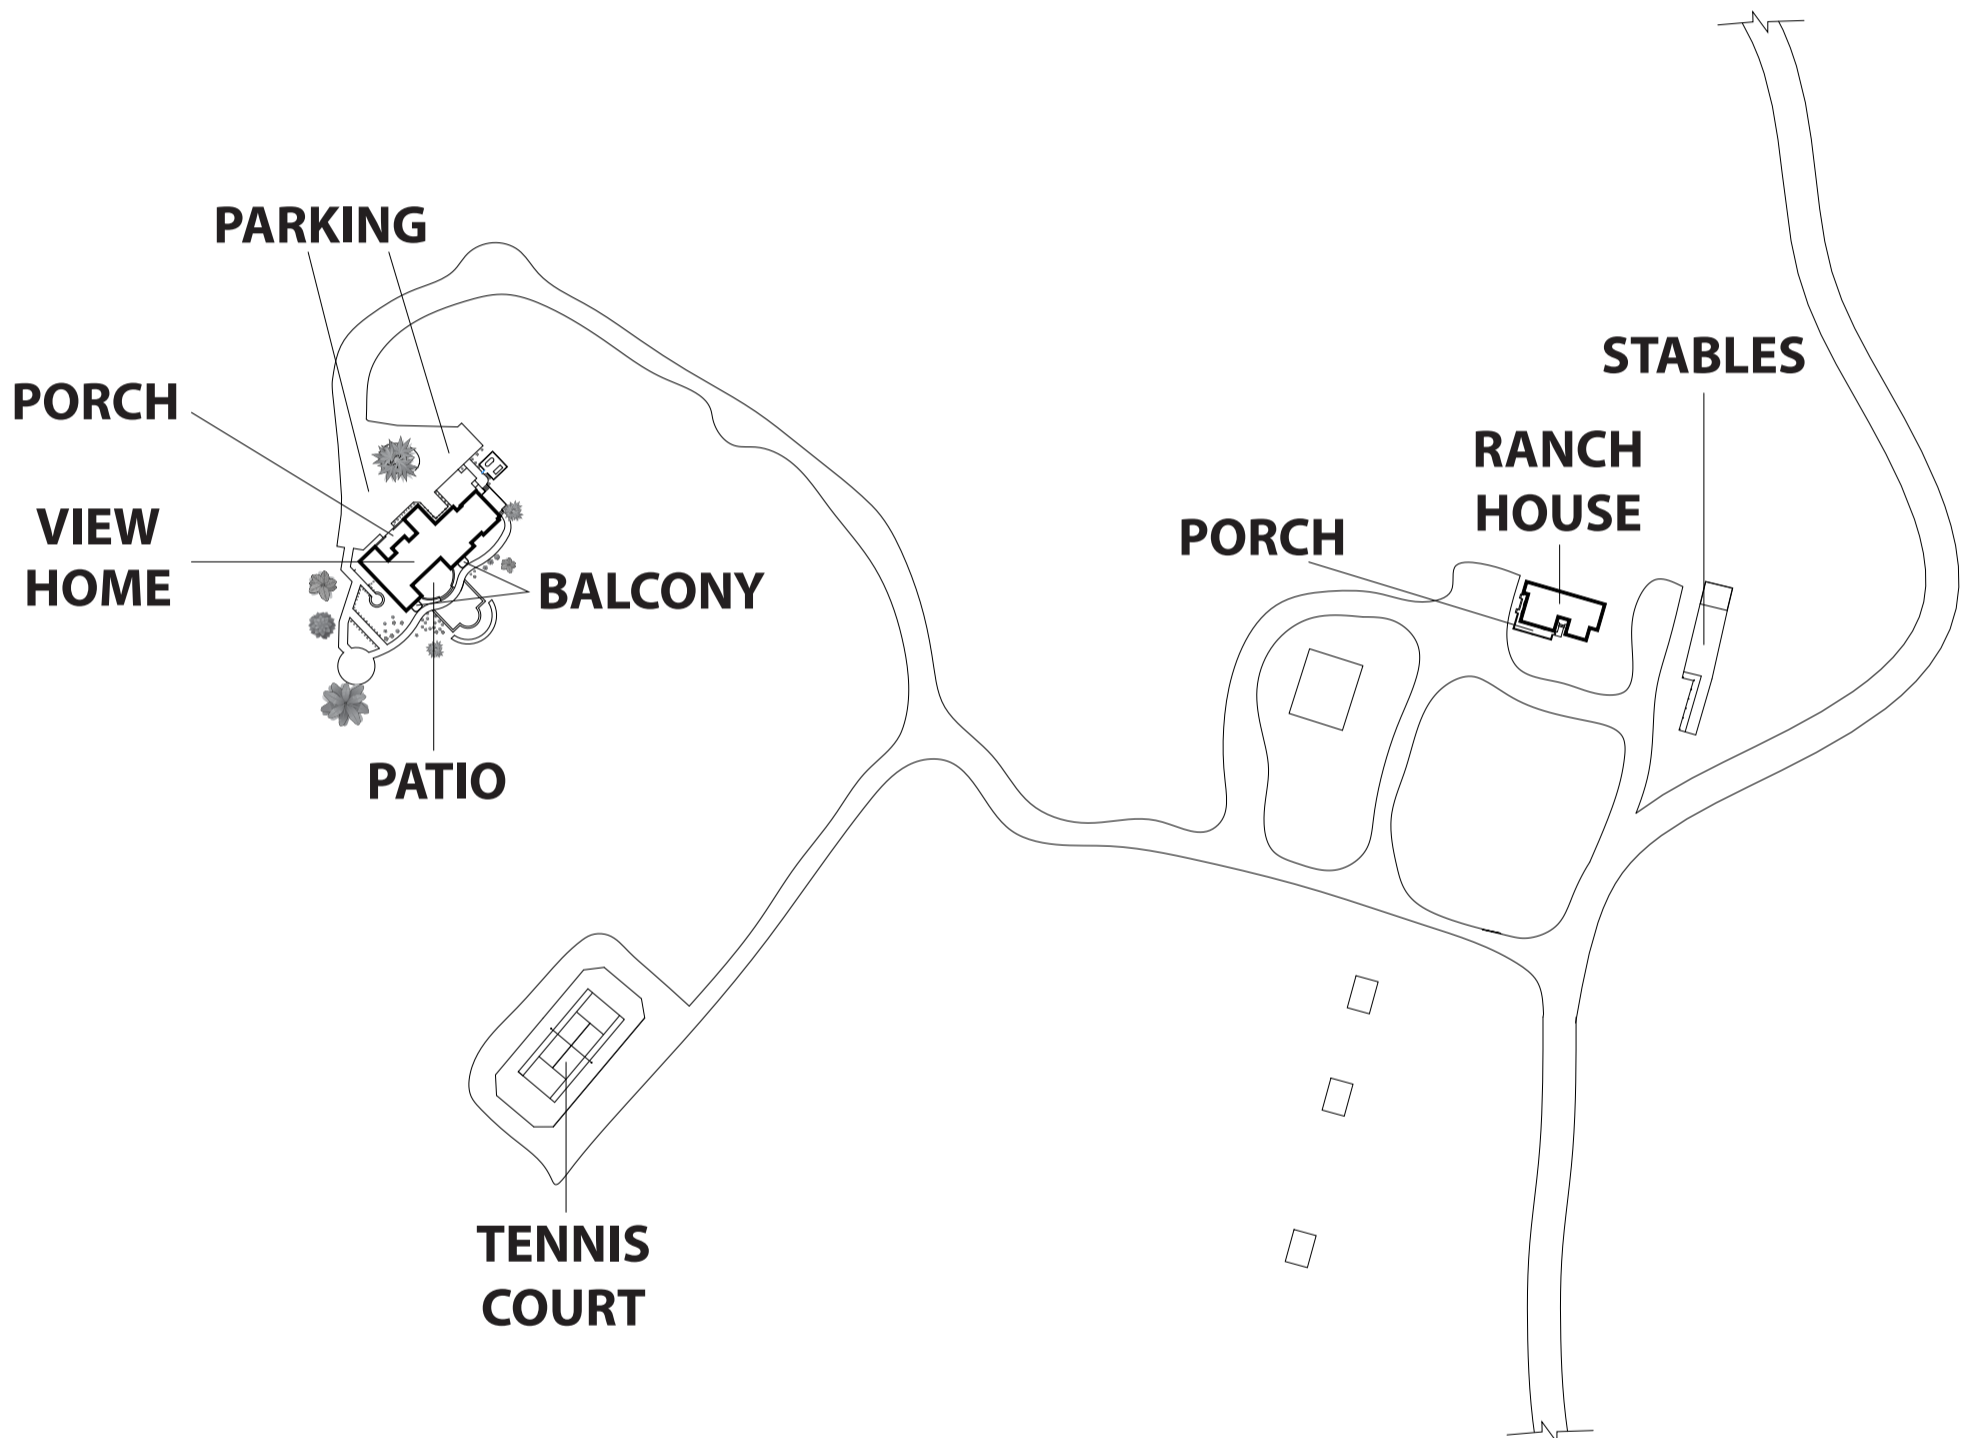

COMPASS 1300 WOODEN VALLEY ROAD

NAPA

ERIKA DEMMA, DRE #: 01230766 | TIM HAYDEN, DRE #: 01027532

DISCLAIMER: RENDERING BY OPEN HOMES PHOTOGRAPHY. ALL MEASUREMENTS ARE APPROXIMATE AND MAY NOT BE EXACT.
DO NOT RELY ON THE ACCURACY OF THIS FLOOR PLAN WHEN DETERMINING THE PRICE OF A PROPERTY OR MAKING DECISIONS
REGARDING BUYING OR SELLING OF PROPERTIES WITHOUT INDEPENDENT VERIFICATION.

1300 WOODEN VALLEY ROAD

NAPA

VIEW HOME

RANCH HOUSE

DISCLAIMER: RENDERING BY OPEN HOMES PHOTOGRAPHY. ALL MEASUREMENTS ARE APPROXIMATE AND MAY NOT BE EXACT.
DO NOT RELY ON THE ACCURACY OF THIS FLOOR PLAN WHEN DETERMINING THE PRICE OF A PROPERTY OR MAKING DECISIONS
REGARDING BUYING OR SELLING OF PROPERTIES WITHOUT INDEPENDENT VERIFICATION.