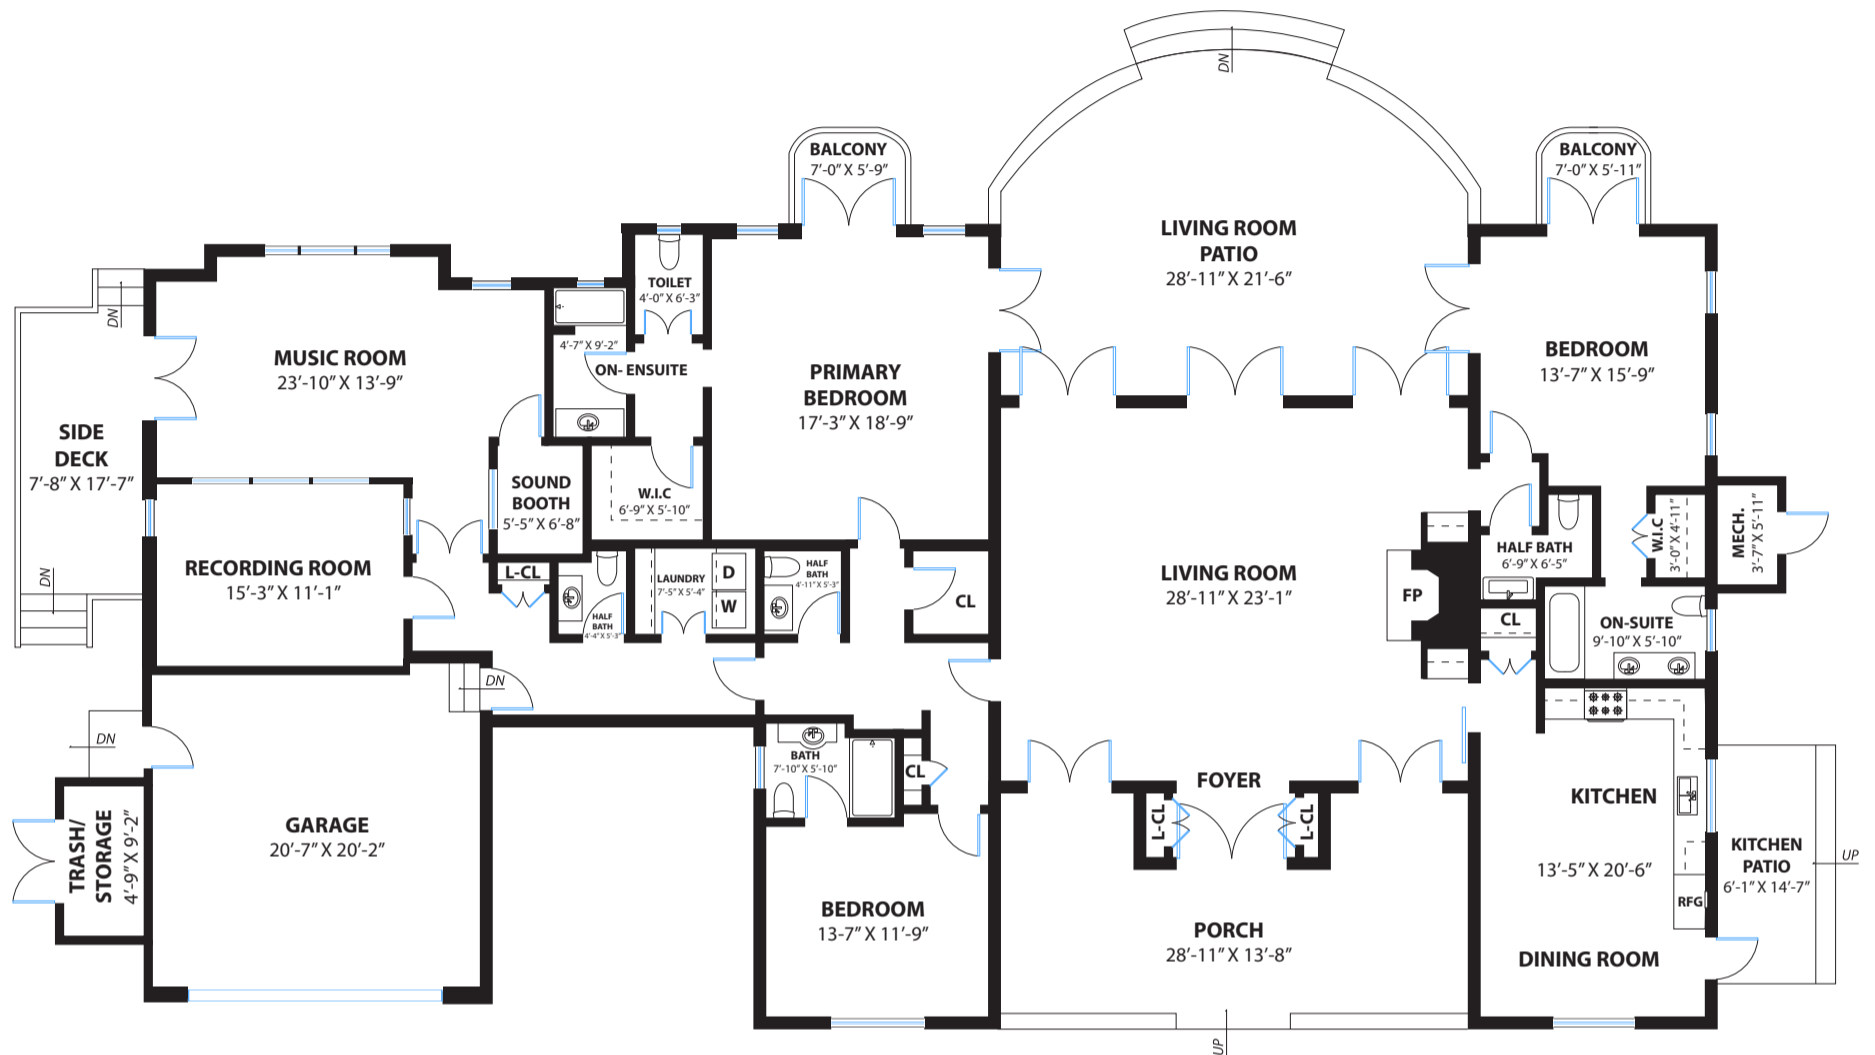

COMPASS 1300 WOODEN VALLEY ROAD

NAPA

ERIKA DEMMA, DRE #: 01230766 | TIM HAYDEN, DRE #: 01027532

DISCLAIMER: RENDERING BY OPEN HOMES PHOTOGRAPHY. ALL MEASUREMENTS ARE APPROXIMATE AND MAY NOT BE EXACT.
DO NOT RELY ON THE ACCURACY OF THIS FLOOR PLAN WHEN DETERMINING THE PRICE OF A PROPERTY OR MAKING DECISIONS
REGARDING BUYING OR SELLING OF PROPERTIES WITHOUT INDEPENDENT VERIFICATION.

1300 WOODEN VALLEY ROAD

NAPA

VIEW HOME

RANCH HOUSE

DISCLAIMER: RENDERING BY OPEN HOMES PHOTOGRAPHY. ALL MEASUREMENTS ARE APPROXIMATE AND MAY NOT BE EXACT.
DO NOT RELY ON THE ACCURACY OF THIS FLOOR PLAN WHEN DETERMINING THE PRICE OF A PROPERTY OR MAKING DECISIONS
REGARDING BUYING OR SELLING OF PROPERTIES WITHOUT INDEPENDENT VERIFICATION.