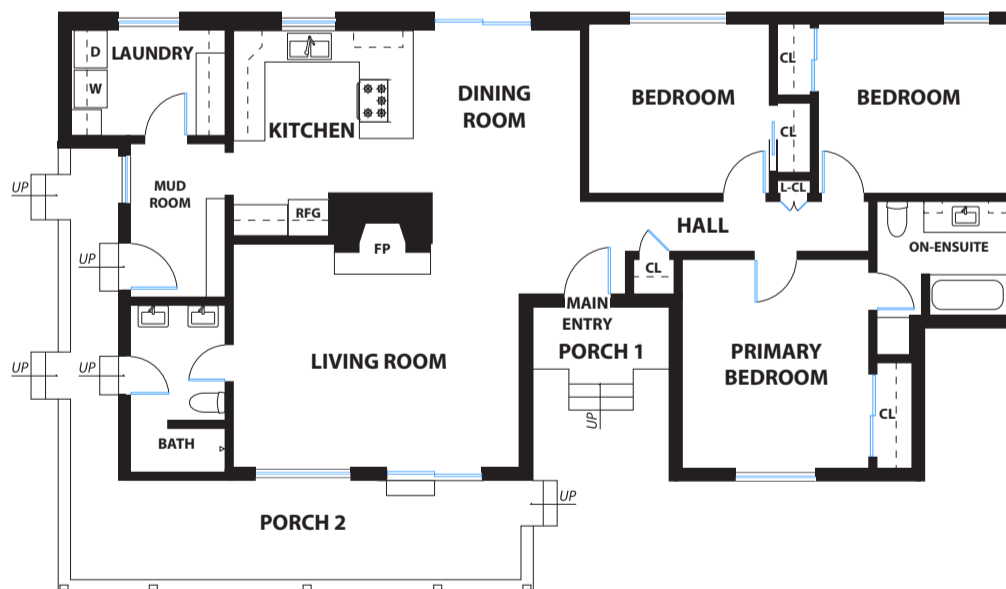

COMPASS 1300 WOODEN VALLEY ROAD

NAPA

ERIKA DEMMA, DRE #: 01230766 | TIM HAYDEN, DRE #: 01027532

DISCLAIMER: RENDERING BY OPEN HOMES PHOTOGRAPHY. ALL MEASUREMENTS ARE APPROXIMATE AND MAY NOT BE EXACT.
DO NOT RELY ON THE ACCURACY OF THIS FLOOR PLAN WHEN DETERMINING THE PRICE OF A PROPERTY OR MAKING DECISIONS
REGARDING BUYING OR SELLING OF PROPERTIES WITHOUT INDEPENDENT VERIFICATION.

1300 WOODEN VALLEY ROAD

NAPA

VIEW HOME

RANCH HOUSE

DISCLAIMER: RENDERING BY OPEN HOMES PHOTOGRAPHY. ALL MEASUREMENTS ARE APPROXIMATE AND MAY NOT BE EXACT.
DO NOT RELY ON THE ACCURACY OF THIS FLOOR PLAN WHEN DETERMINING THE PRICE OF A PROPERTY OR MAKING DECISIONS
REGARDING BUYING OR SELLING OF PROPERTIES WITHOUT INDEPENDENT VERIFICATION.